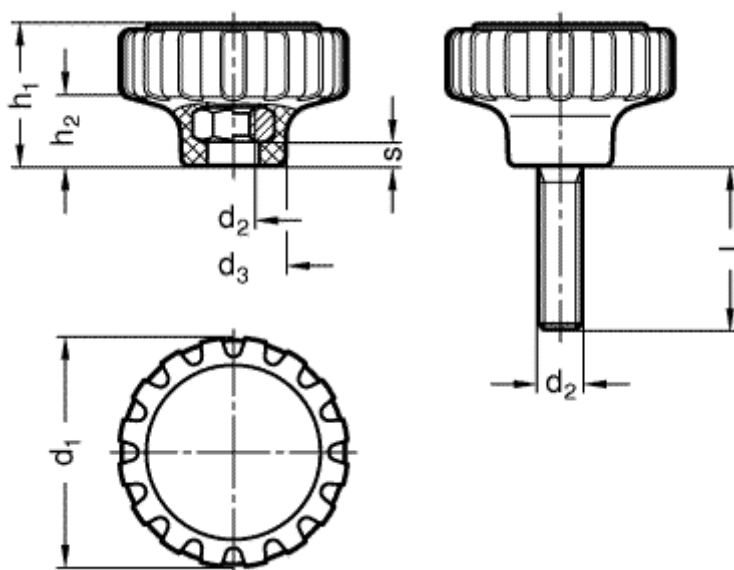

Article number: 201138013

Description: E+G Knurled knob
GN 7336-53-M10-20-ST

Measures

d1 = 53
d2 = M 10
d3 = 24
h1 = 31
h2 = 16
l = 20
s = 5